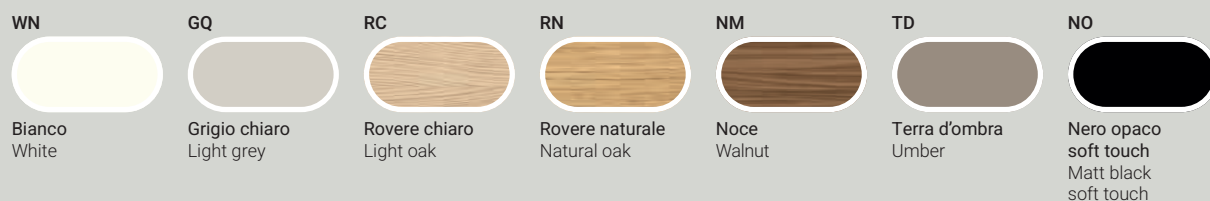

TREKO
DV805

DV805 - TREKO

LEGENDA
LEGEND

M Melaminico
Melamine

P Plastica
Plastic

* Non in pronta consegna
* Not in prompt delivery

Finiture Finishes

Scrivania Desk

M Piani scrivania sp. 25 mm
Worktops th. 25 mm

M Gambe pannellate sp. 25 mm - Modesty panel sp. 18 mm. Melaminico con bordo in ABS bianco
Panelled legs th. 25 mm - Modesty panels th. 18 mm. Melamine with white ABS edge banding