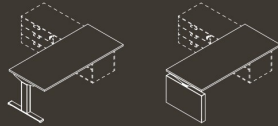

Scrivanie | Desks | Bureaux | Mesas

L 180/200 - P 80/90 cm
W 70 7/8"-78 3/4" - D 31 1/2"-35 3/8"